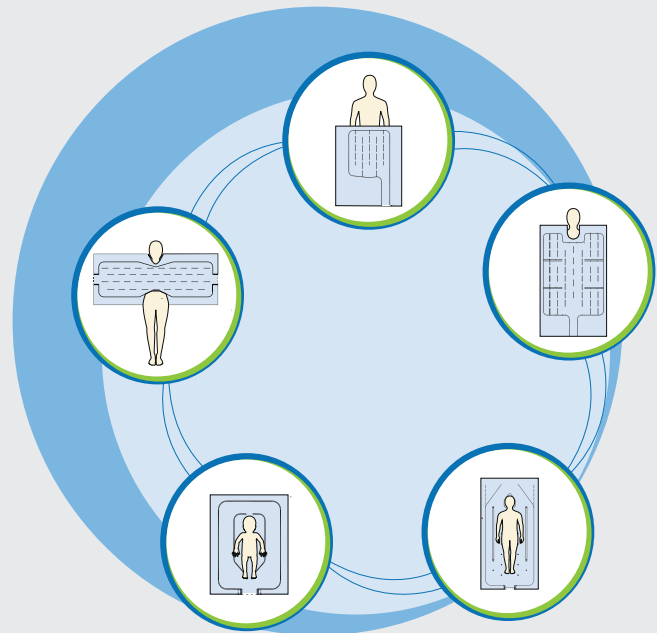

Medisafe Distribution Inc.

7 - 11771 Horseshoe Way, Richmond, BC V7A 4V4 Canada

Ph: (604) 232-2442 Toll Free: 1-855-246-2442 Fax: (604) 232-2445

Email: sales@medisafecanada.com www.medisafecanada.com